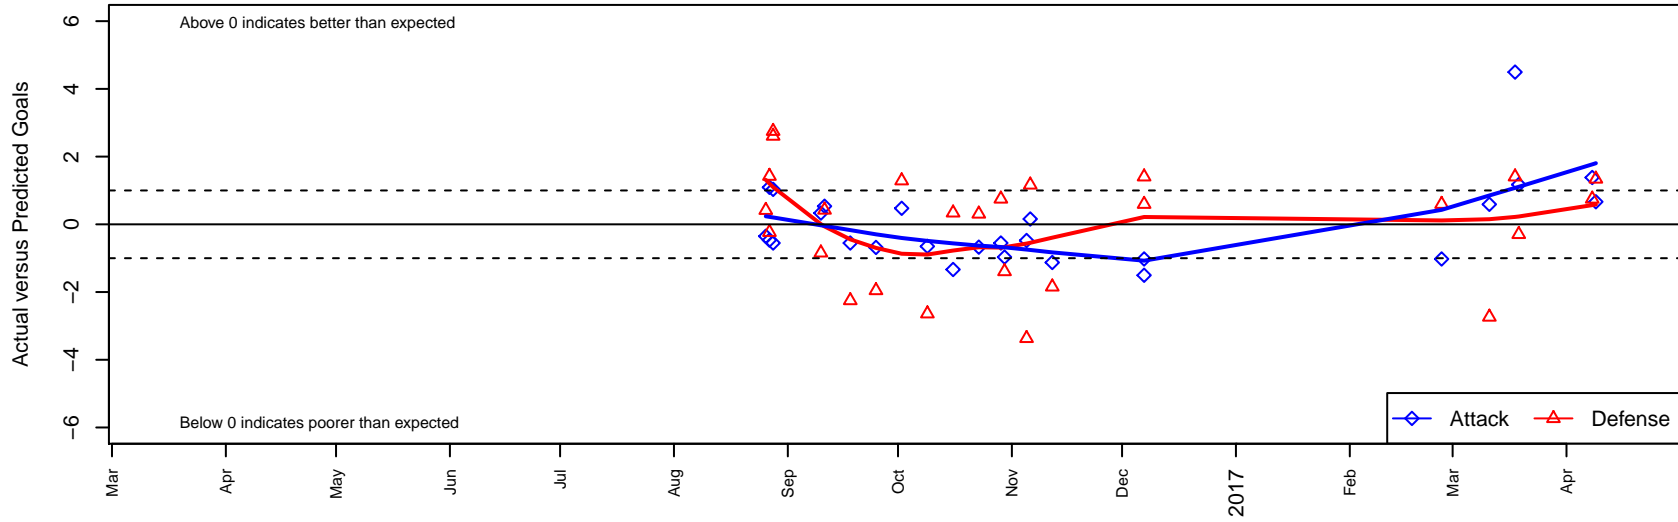

Thelo Surge G03

Thelo United Futbol
 Milwaukie, OR
 G03 total strength=781
 attack=1.23 defense=0.72
 fall league = PTT G03 Div 2 White
 spr league = Spr OYS G03 Div 2 White

alt names used:
 Thelo United FC 03G
 Thelo United FC 03G Surge
 Thelo United FC 03G
 Thelo United FC 03G

Venues played:
 2016 Summer Slam Plat/Gold/Silver/Bronze U1
 2016 PTT G03 Division 2 White
 2016 OYS Founders Cup G03
 2016 Spr OYS G03 Division 2 White

Thelo Surge G03
 Dots are actual minus expected GF (blue circles) and GA (red triangles).
 Blue line is smoothed change in attack strength. Red is smoothed change in defense strength.

**attack and defense variance (black dot)
relative to other teams
and top 10 in region**

**attack and defense rating
relative to others at age
and all opponents in last 13 months**

Performance relative to 13 month average