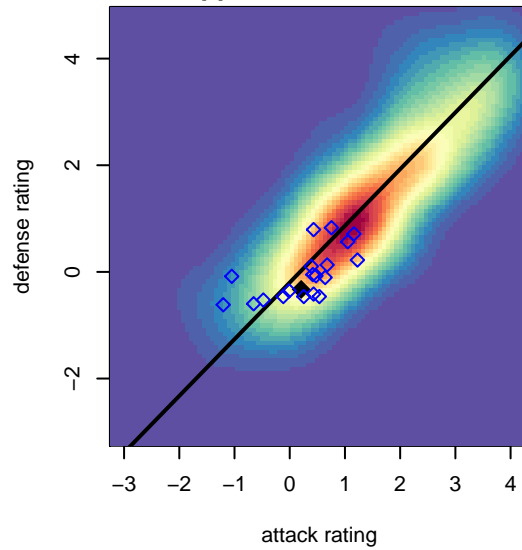

Venues played:
 2016 Summer Slam Plat/Gold/Silver/Bronze U1
 2016 PTT G03 Division 2 White
 2016 OYS Founders Cup G03
 2016 Spr OYS G03 Division 2 White

Thelo Surge G03
 Dots are actual minus expected GF (blue circles) and GA (red triangles).
 Blue line is smoothed change in attack strength. Red is smoothed change in defense strength.

**attack and defense variance (black dot)
relative to other teams
and top 10 in region**

**attack and defense rating
relative to others at age
and all opponents in last 13 months**

Performance relative to 13 month average