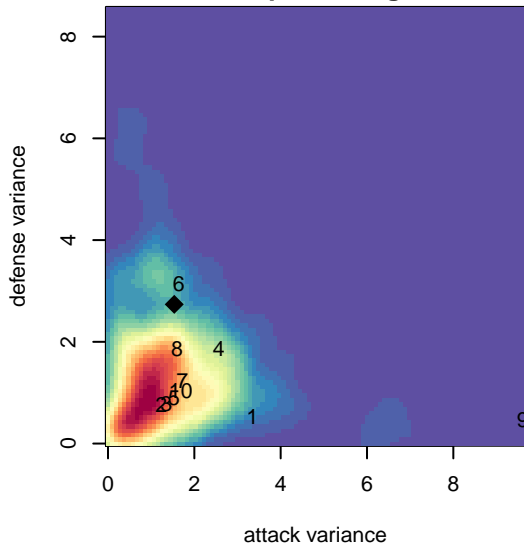

Thelo Surge G03

Thelo United Futbol
 Milwaukie, OR
 G03 total strength=781
 attack=1.23 defense=0.72
 fall league = PTT G03 Div 2 White
 spr league = Spr OYS G03 Div 2 White

alt names used:
 Thelo United FC 03G
 Thelo United FC 03G Surge
 Thelo United FC 03G
 Thelo United FC 03G

Venues played:
 2016 Summer Slam Plat/Gold/Silver/Bronze U1
 2016 PTT G03 Division 2 White
 2016 OYS Founders Cup G03
 2016 Spr OYS G03 Division 2 White

Thelo Surge G03
 Dots are actual minus expected GF (blue circles) and GA (red triangles).
 Blue line is smoothed change in attack strength. Red is smoothed change in defense strength.

**attack and defense variance (black dot)
relative to other teams
and top 10 in region**

**attack and defense rating
relative to others at age
and all opponents in last 13 months**

Performance relative to 13 month average