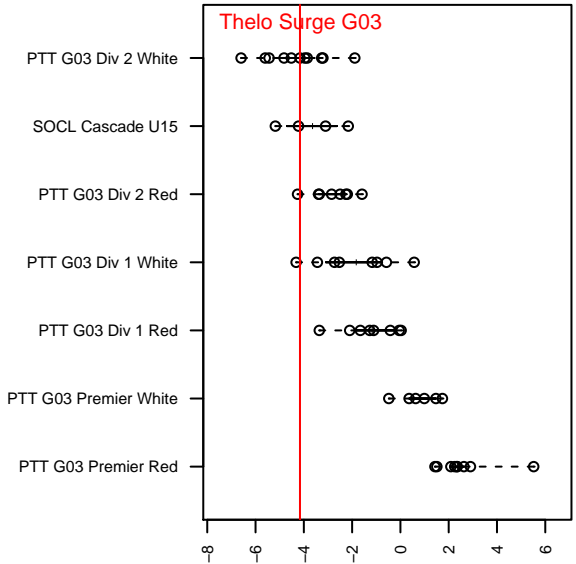

Thelo Surge G03

Thelo United Futbol
 Milwaukie, OR
 G03 total strength=781
 attack=1.23 defense=0.72
 fall league = PTT G03 Div 2 White
 spr league = Spr OYS G03 Div 2 White

alt names used:
 Thelo United FC 03G
 Thelo United FC 03G Surge
 Thelo United FC 03G
 Thelo United FC 03G

Venues played:
 2016 Summer Slam Plat/Gold/Silver/Bronze U1
 2016 PTT G03 Division 2 White
 2016 OYS Founders Cup G03
 2016 Spr OYS G03 Division 2 White

Thelo Surge G03
 Dots are actual minus expected GF (blue circles) and GA (red triangles).
 Blue line is smoothed change in attack strength. Red is smoothed change in defense strength.

**attack and defense variance (black dot)
relative to other teams
and top 10 in region**

**attack and defense rating
relative to others at age
and all opponents in last 13 months**

Performance relative to 13 month average