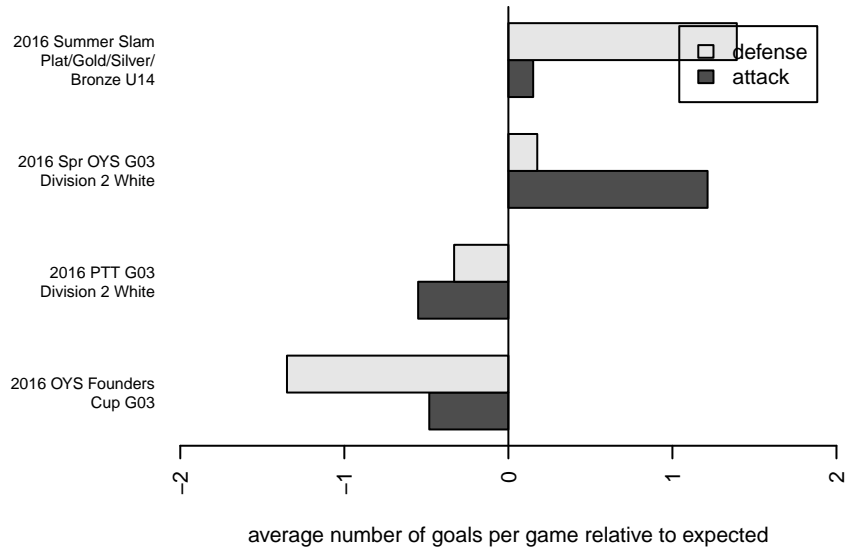

Venues played:
 2016 Summer Slam Plat/Gold/Silver/Bronze U1
 2016 PTT G03 Division 2 White
 2016 OYS Founders Cup G03
 2016 Spr OYS G03 Division 2 White

Thelo Surge G03
 Dots are actual minus expected GF (blue circles) and GA (red triangles).
 Blue line is smoothed change in attack strength. Red is smoothed change in defense strength.

**attack and defense variance (black dot)
relative to other teams
and top 10 in region**

**attack and defense rating
relative to others at age
and all opponents in last 13 months**

Performance relative to 13 month average