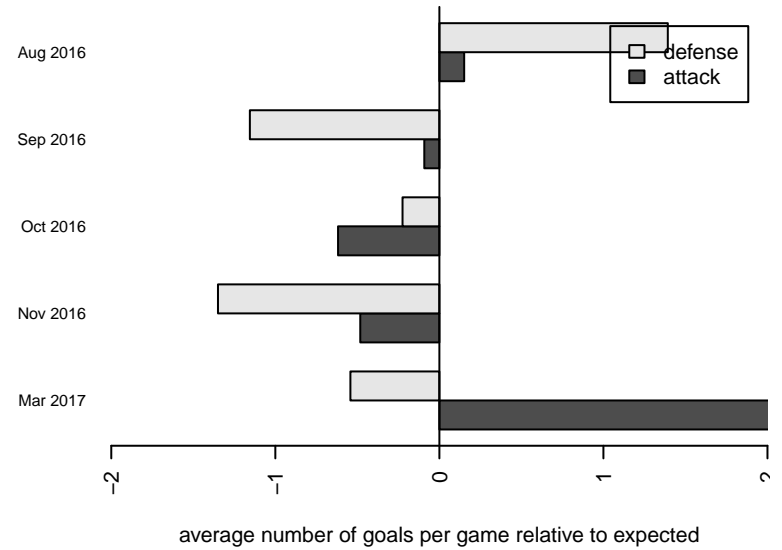

Performance relative to 13 month average